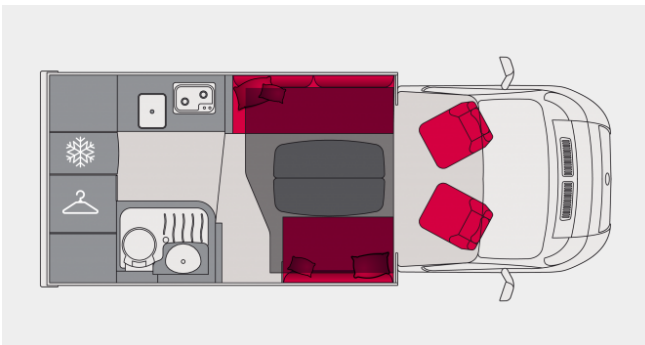

Roof-bed low profile P626D

## Roof-bed low profile P626D

**Length**  
6.2 m

**Width**  
2.3 m

**Seated places**  
4

**Sleeping places**  
2+2 optional

**Eating places**  
6

**Side compartment volume**  
1250 l

**Payload**  
695 kg

### DIMENSIONS

**Overall width (in cm) with external mirrors opened (in cm)**

276

**Wheelbase (in cm)**

380