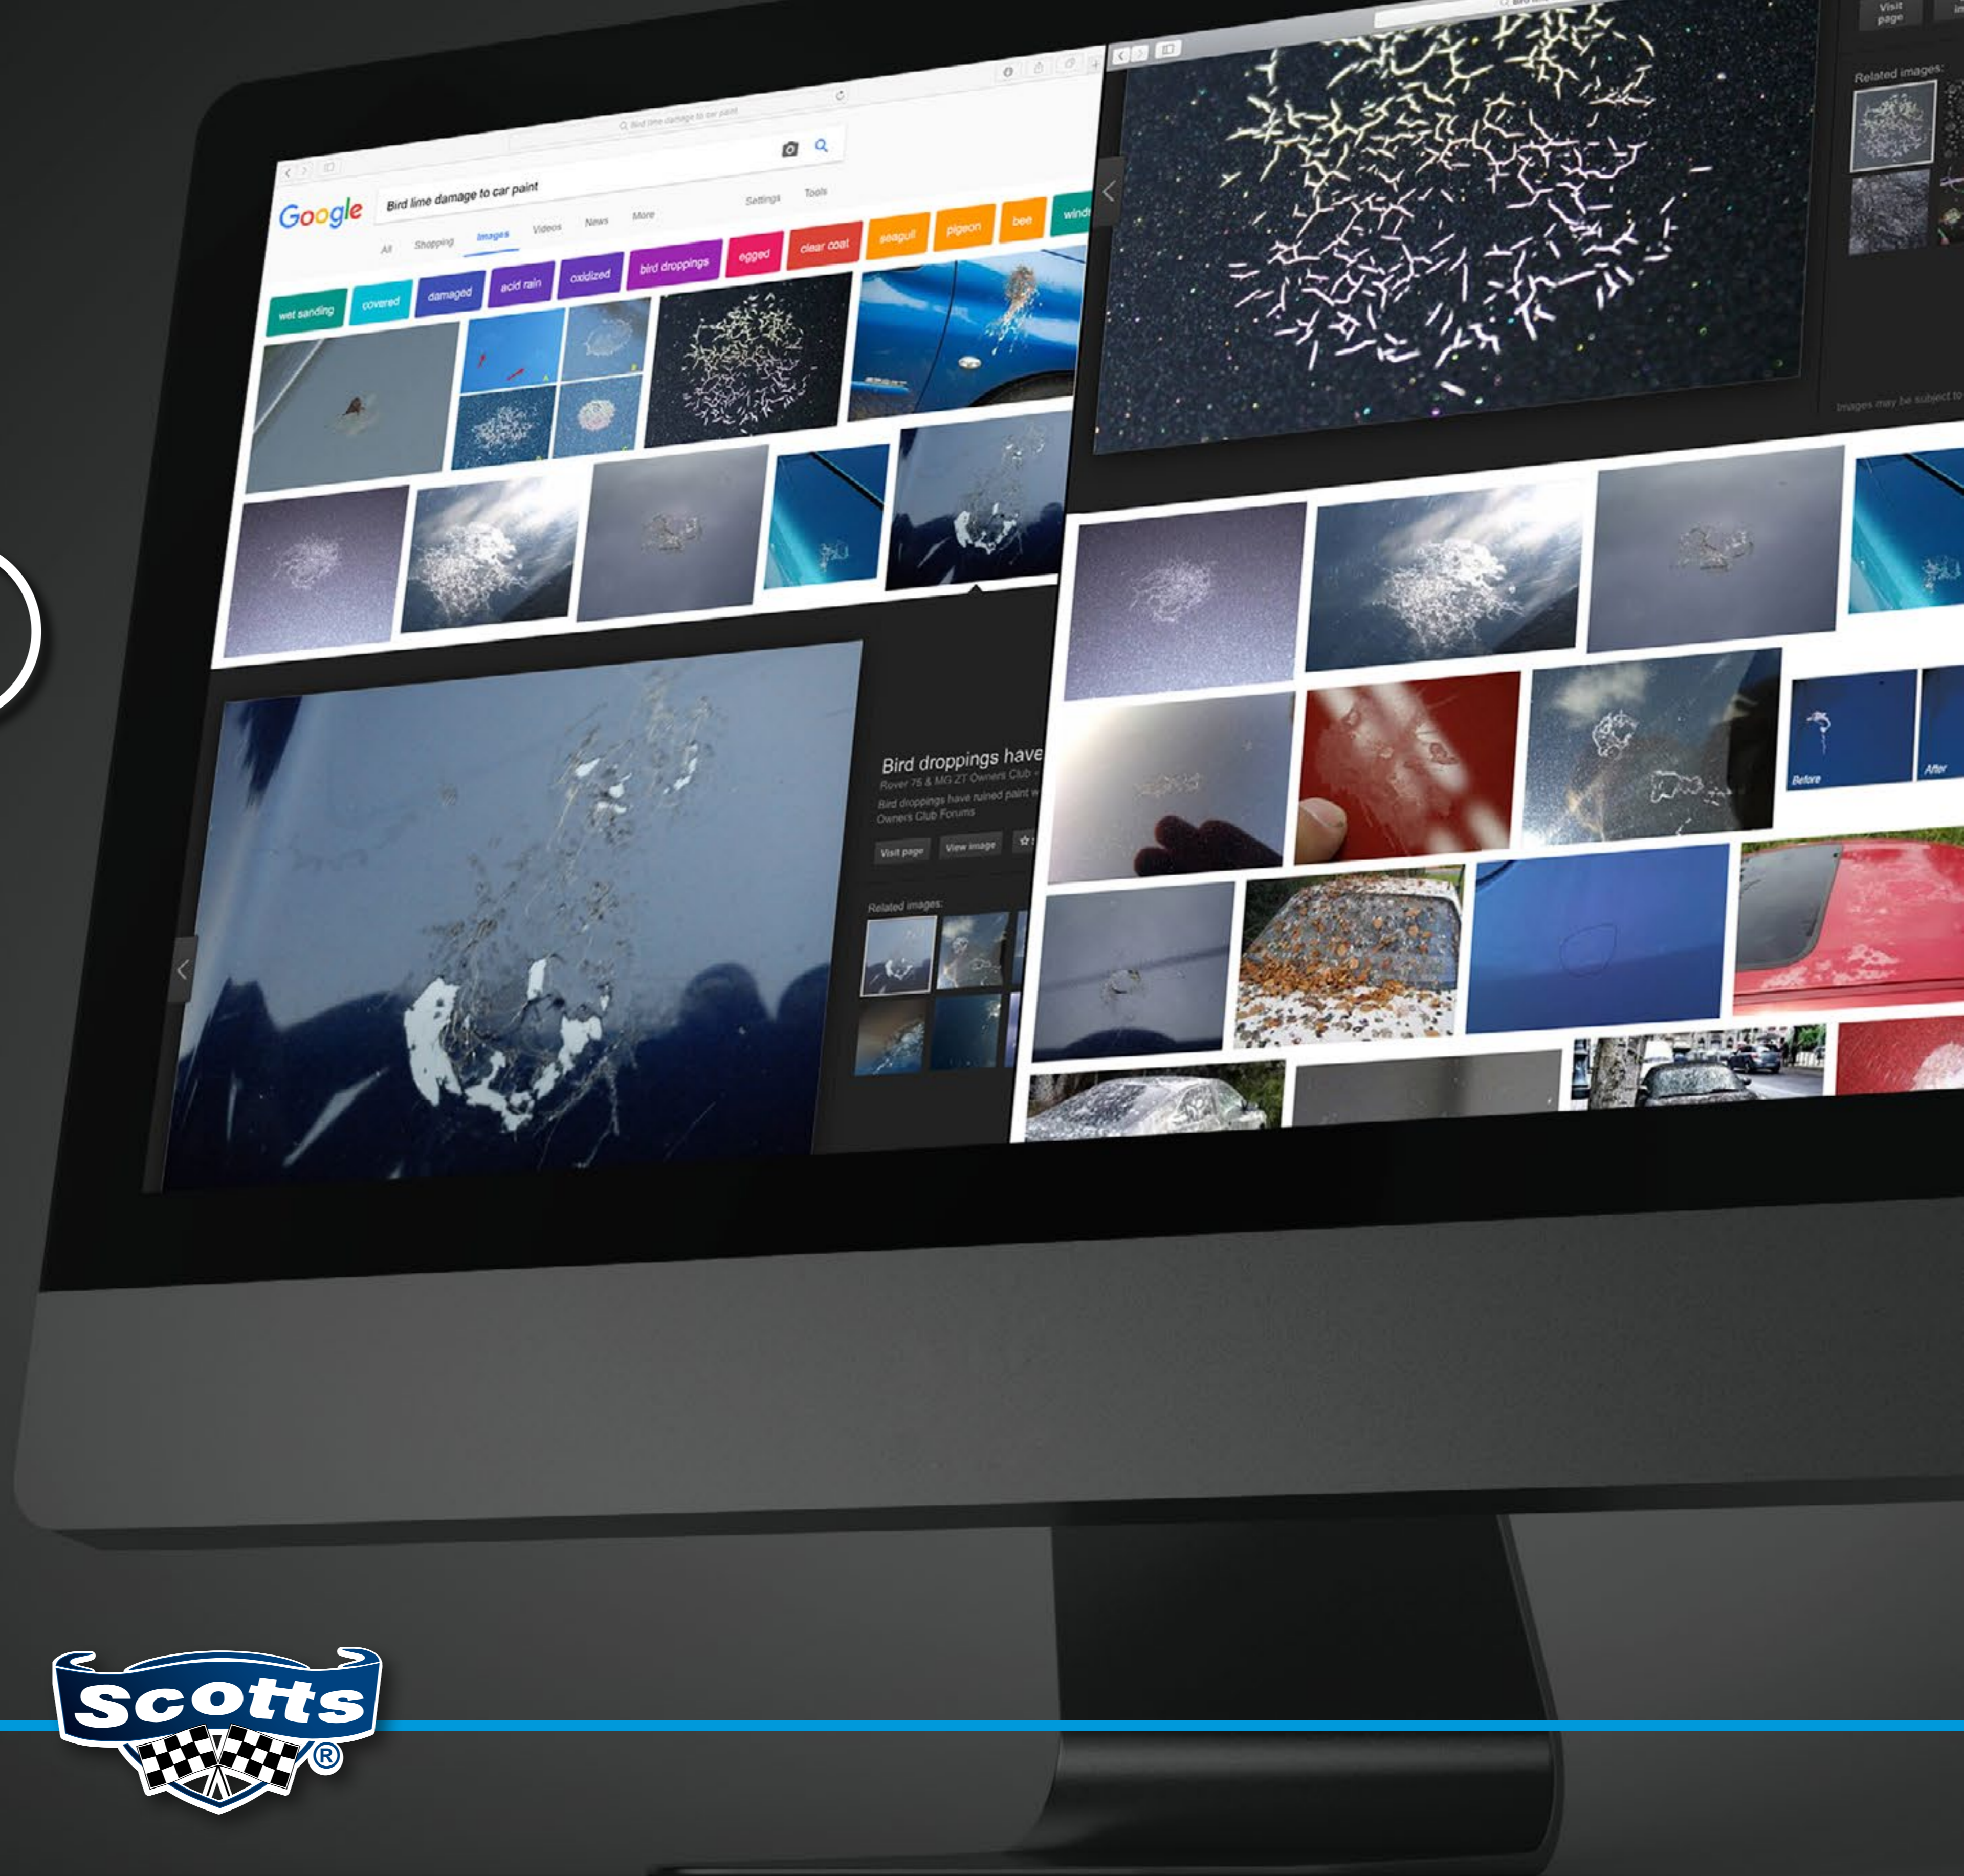

SUNSHINE

TREE SAP

SALT

BIRD LIME

Bird Lime Damage to Car Paint 🔍

A quick search on **Google** for “Bird lime damage to car paint” quickly illustrates the severity of the problem.

Picture after picture shows how it has burnt through Paint-Finish and left permanent damage which needs re-painting to correct.